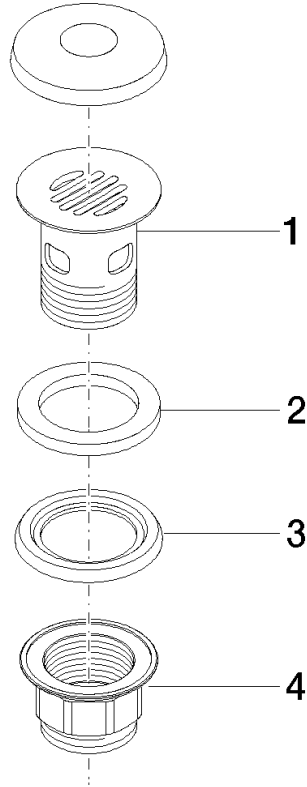

10 105 970

Fits: IMO, LULU, MADISON, MEM, TARA,  
CL.1, LISSÉ, VAIA, META, CYO

|   |                               |               |
|---|-------------------------------|---------------|
|    | Brushed Light Gold            | 10 105 970-27 |
|    | Chrome                        | 10 105 970-00 |
|    | Brushed Platinum              | 10 105 970-06 |
|    | Platinum                      | 10 105 970-08 |
|    | Durabress (23kt Gold)         | 10 105 970-09 |
|    | Dark Chrome                   | 10 105 970-19 |
|    | Light Gold                    | 10 105 970-26 |
|    | Brushed Durabress (23kt Gold) | 10 105 970-28 |
|    | Matte Black                   | 10 105 970-33 |
|   | Brushed Bronze                | 10 105 970-42 |
|  | Brushed Champagne (22kt Gold) | 10 105 970-46 |
|  | Champagne (22kt Gold)         | 10 105 970-47 |
|  | Brushed Chrome                | 10 105 970-93 |
|  | Brushed Dark Platinum         | 10 105 970-99 |

## Grated waste 1 1/4" - Brushed Light Gold

---

IMO

10 105 970

Only suitable for basins with an overflow.

10 105 970

10 105 970

Parts for other finishes can be found here: [Chrome](#)

Spare parts list

| No. | Item Number     | Name | Quantity used | Delivery time |
|-----|-----------------|------|---------------|---------------|
| 1   | 09 11 01 027-27 | cup  | 1             | 60            |
| 2   | 09 14 05 039 90 | seal | 1             | 2             |
| 3   | 09 14 03 025 90 | seal | 1             | 2             |
| 4   | 09 23 10 020-27 | nut  | 1             | 60            |